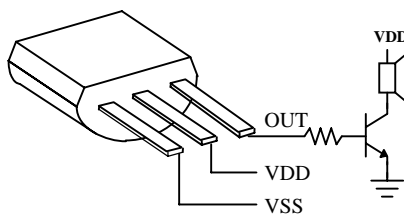

VDD CONTROL
DUAL TONE

电源控制
128 音符双音 IC

MELODY	
M994A	

FEATURES 功能叙述

- Dual tone 128 notes.
- OL: Switch of one octave lower output.
- Tempo adj.: Rosc Ext. / Built-in available.
- Package: TO92-3L, DIP 16L or CHIP form.

P/N	SONG LIST
M994A-05	SWEET HOME
M994A-19	FOR ALICE
M994A-68	SMALL WORLD (18 Sec)
M994A-69	SMALL WORLD (14 Sec)
M994A-LB	LOVE BLUE

APPLICATION 产品应用

- Telephone, EPABX, Toys etc..

ELECTRICAL CHARACTERISTICS 电气规格

APPLICATION DIAGRAM 参考电路图

TO92-3L

M994AP

ORDERING INFORMATION

M994AX-XXLR

- Rosc Ext. (default Int.)
- One octave low. (default Normal)
- Song Name
- Package T – TO92-3L
- P – DIP
- – CHIP

*All specs and applications shown above subject to change without prior notice.
(以上电路及规格仅供参考,本公司得行修正)