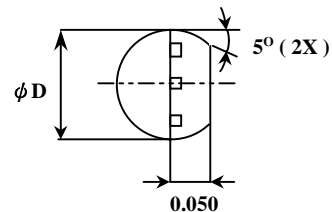

PACKAGE OUTLINE

SYMBOLS	MIN	NOR.	MAX
A	.170	.180	.210
ϕD	.175	.180	.205
E	.125	.142	.165
L	.500	.580	

UNIT : INCH

TO-92-L3