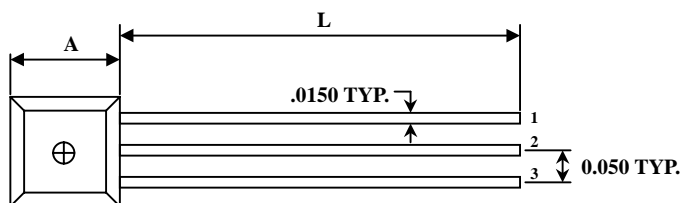

PACKAGE OUTLINE

SYMBOLS	MIN	NOR.	MAX
A	.170	.180	.210
ϕD	.175	.180	.205
E	.125	.142	.165
L	.500	.580	

UNIT : INCH

TO-92-L3