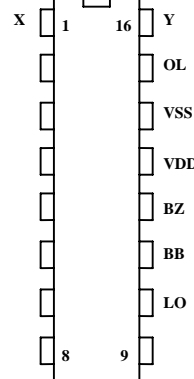

VDD CONTROL
DUAL TONE

电源控制
128 音符双音 IC

MELODY	
M994A	

FEATURES 功能叙述

- Dual tone 128 notes.
- OL: Switch of one octave lower output.
- Tempo adj.: Rosc Ext. / Built-in available.
- Package: TO92-3L, DIP 16L or CHIP form.

APPLICATION DIAGRAM 参考电路图

TO92-3L

M994AP

ORDERING INFORMATION

M994AX-XXLR

- Rosc Ext. (default Int.)
- One octave low. (default Normal)
- Song Name
- Package T – TO92-3L
- P – DIP
- – CHIP

*All specs and applications shown above subject to change without prior notice.
(以上电路及规格仅供参考,本公司得行修正)

PACKAGE OUTLINE

SYMBOLS	MIN	NOR.	MAX
A	.170	.180	.210
ϕD	.175	.180	.205
E	.125	.142	.165
L	.500	.580	

UNIT : INCH

TO-92-L3