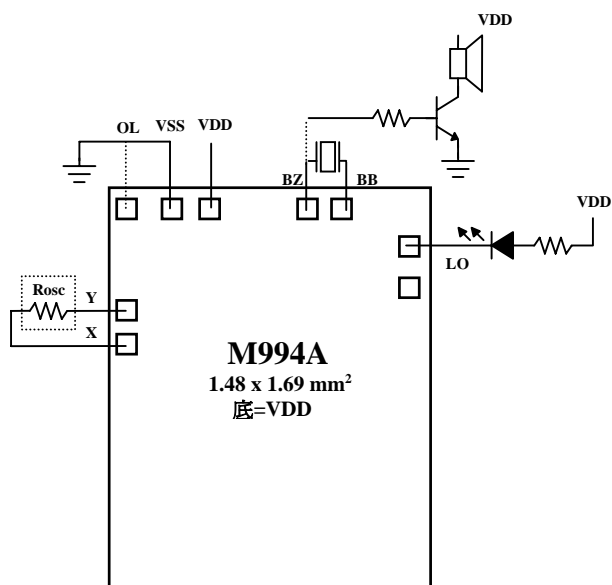

VDD CONTROL
DUAL TONE

电源控制
128 音符双音 IC

MELODY	
M994A	

FEATURES 功能叙述

- Dual tone 128 notes.
- OL: Switch of one octave lower output.
- Tempo adj.: Rosc Ext. / Built-in available.
- Package: TO92-3L, DIP 16L or CHIP form.

P/N	SONG LIST
M994A-05	SWEET HOME
M994A-19	FOR ALICE
M994A-68	SMALL WORLD (18 Sec)
M994A-69	SMALL WORLD (14 Sec)
M994A-LB	LOVE BLUE

APPLICATION 产品应用

- Telephone, EPABX, Toys etc..

ELECTRICAL CHARACTERISTICS 电气规格

APPLICATION DIAGRAM 参考电路图

TO92-3L

M994AP

ORDERING INFORMATION

M994AX-XXLR

- Rosc Ext. (default Int.)
- One octave low. (default Normal)
- Song Name
- Package T – TO92-3L
- P – DIP
- – CHIP

*All specs and applications shown above subject to change without prior notice.
(以上电路及规格仅供参考,本公司得行修正)