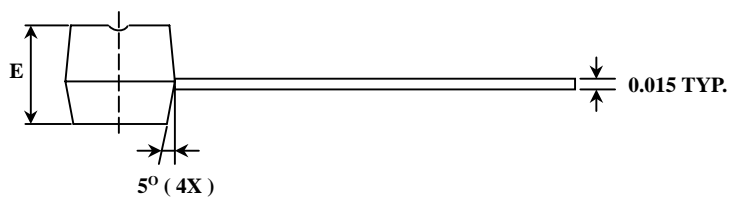

PACKAGE OUTLINE

SYMBOLS	MIN	NOR.	MAX
A	.170	.180	.210
ϕD	.175	.180	.205
E	.125	.142	.165
L	.500	.580	

UNIT : INCH

TO-92-L3