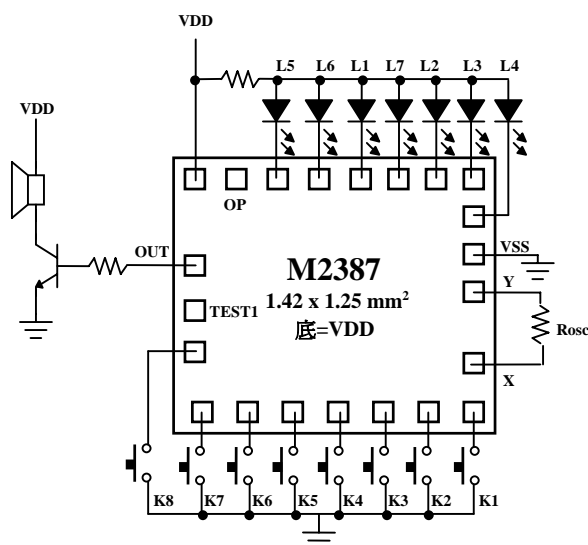

APPLICATION 產品應用

- Alarm system, Toys, Key chain.

ELECTRICAL CHARACTERISTICS 電氣規格

(@V_{DD}=3V unless otherwise specified)

Characteristics	Sym.	Min.	Typ.	Max.	Unit	REMARKS
工作電壓 Operating Voltage	V _{DD}	—	3	4.5	V	
工作電流 Operating Current	I _{OP}	—	0.1	0.5	mA	No load
靜態電流 Quiescent Current	I _{SB}	—	1	5	μA	
推動電流 BZ Driving Current	I _O	1	—	—	mA	@V _{DS} =1V
推動電流 LO Driving Current	I _{OL}	6	—	—	mA	@V _{DS} =1.2V
振盪頻率 Oscillator Frequency	F _{OSC}	—	110	—	KHz	External±30% TOL, Rosc=270KΩ
工作溫度 Operating Temperature	Temp.	0	25	60	°C	

APPLICATION DIAGRAM 參考電路圖

*All specs and applications shown above subject to change without prior notice.

(以上電路及規格僅供參考,本公司得逕行修正)