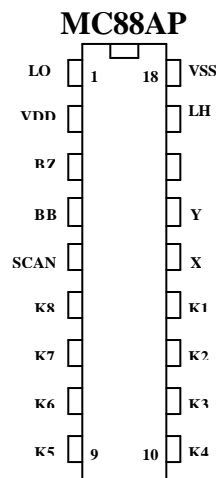

8 TUNES 8 KEY
WITH SCAN KEY

8 鍵 8 首歌 IC

MELODY	
MC88A	

FEATURES 功能敘述

SCAN KEY : Scan from K1~K8.

Direct drive speaker and buzzer.

KEY MC88A

K1	WEDDING MARCH
K2	HAPPY BIRTHDAY
K3	JINGLE BELL 1
K4	JINGLE BELL 2
K5	LONDON BRIDGE
K6	CHILDREN SONG 1
K7	CHILDREN SONG 2
K8	CHILDREN SONG 3
K9	SCAN

APPLICATION 產品應用

Toys, Key chain etc.

ELECTRICAL CHARACTERISTICS 電氣規格

(@ $V_{DD}=3V$ unless otherwise specified)

Characteristics	Sym.	Min.	Typ.	Max.	Unit	REMARKS
工作電壓 Operating Voltage	V_{DD}		3	3.5	V	
工作電流 Operating Current	I_{OP}		0.1	0.5	mA	No load
靜態電流 Quiescent Current	I_{SB}		1	5	μA	
推動電流 BZ Driving Current	I_O	1			mA	@ $V_{DS}=1V$
推動電流 LO Driving Current	I_{OL}	6			mA	@ $V_{DS}=1.2V$
振盪頻率 Oscillator Frequency	F_{OSC}		50		KHz	External $\pm 30\%$, $R_{osc}=390K$
工作溫度 Operating Temperature	Temp.	0	25	60		

APPLICATION DIAGRAM 參考電路圖

*All specs and applications shown above subject to change without prior notice.

(以上電路及規格僅供參考,本公司得逕行修正)