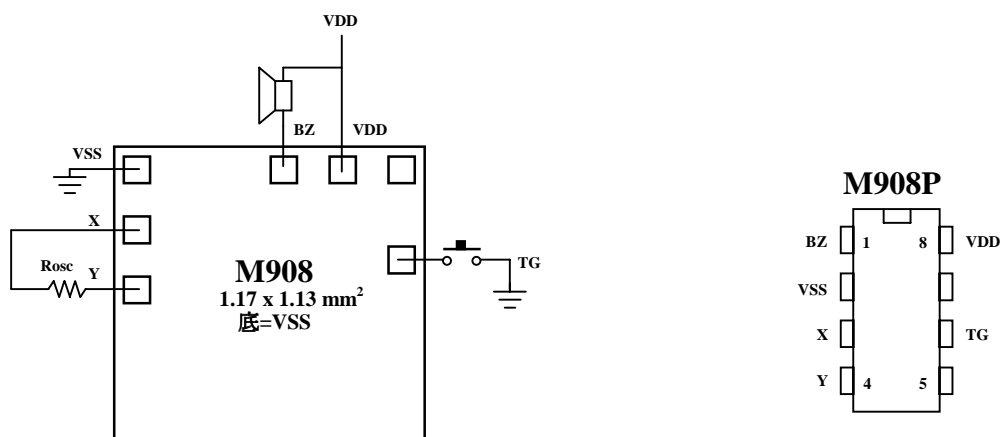

SPEAKER DRIVER
1 KEY 768 NOTES

直接推喇叭
768 音符 24 首歌

MELODY	
M908	

FEATURES 功能敘述

- Up to 24 tunes.
- 1 sequence trigger key.

APPLICATION 產品應用

- Toys, Clock melody etc..

ELECTRICAL CHARACTERISTICS 電氣規格

(@V_{DD}=3V unless otherwise specified)

Characteristics	Sym.	Min.	Typ.	Max.	Unit	REMARKS
工作電壓 Operating Voltage	V_{DD}	—	3	3.5	V	
工作電流 Operating Current	I_{OP}	—	0.1	0.5	mA	No load
靜態電流 Quiescent Current	I_{SB}	—	1	5	μA	
推動電流 BZ Driving Current	I_O	1	—	—	mA	@ V_{DS}=1V
振盪頻率 Oscillator Frequency	F_{OSC}	—	100	—	KHz	External±30%, Rosc=270KΩ
工作溫度 Operating Temperature	Temp.	0	25	60	°C	

APPLICATION DIAGRAM 參考電路圖

*All specs and applications shown above subject to change without prior notice.

(以上電路及規格僅供參考,本公司得逕行修正)